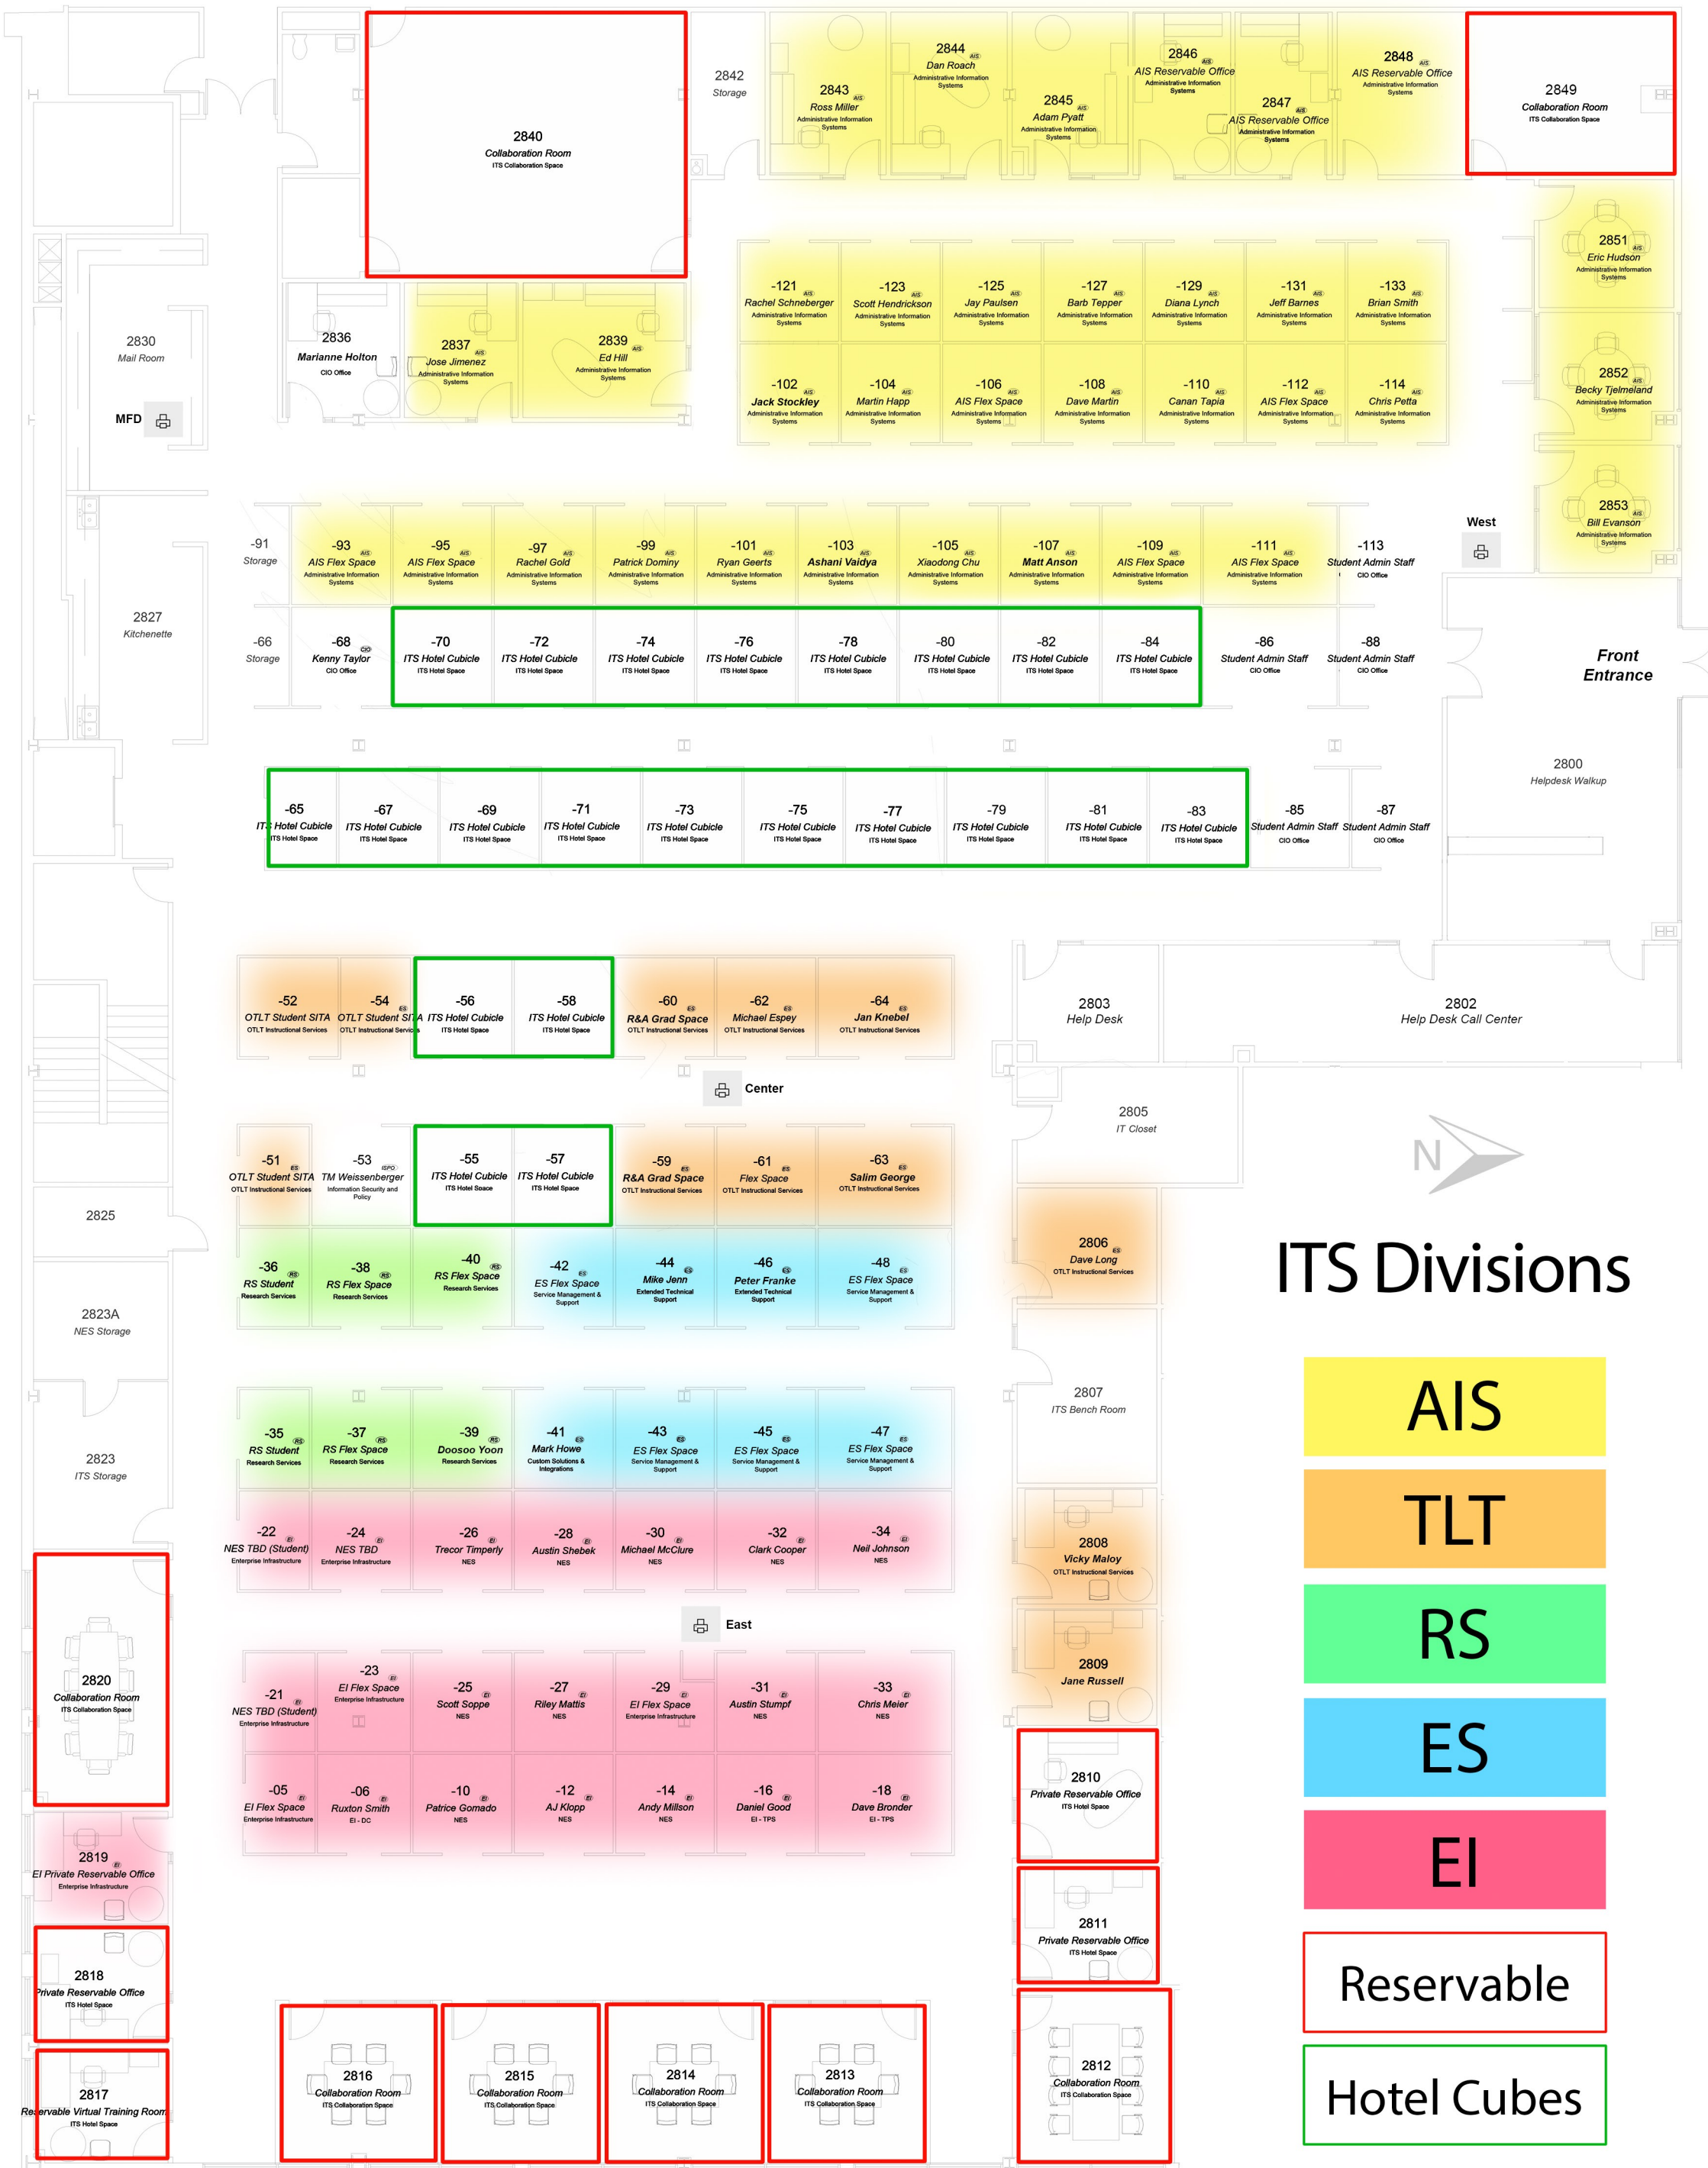

# ITS Space in 2800 UCC

February 12, 2024 (Subject to Change)

Side Entrance

## ITS Divisions

- AIS
- TLT
- RS
- ES
- EI
- Reservable
- Hotel Cubes